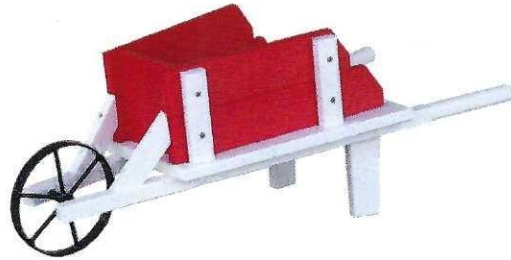

DECORATIVE WHEELBARROWS

Load up flowers & plants and create sensational seasonal displays with our uniquely crafted wheelbarrows.