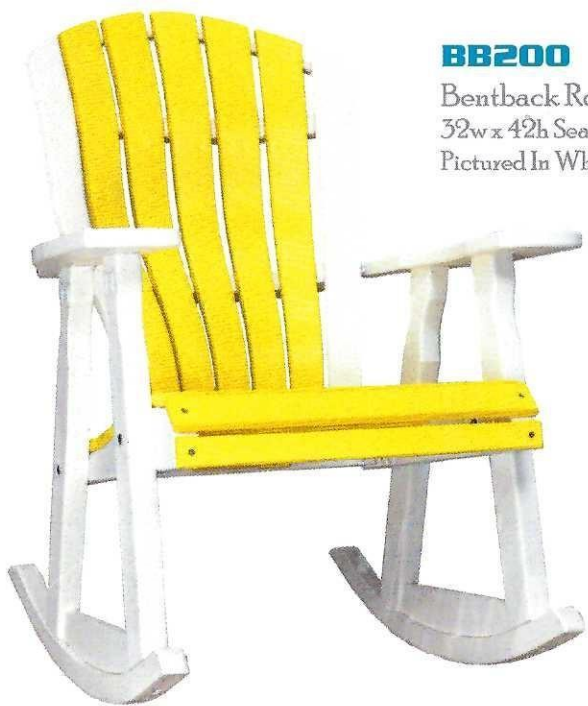

WALNUT LANE

POLY

**QUALITY POLYWOOD FURNITURE**

**BB201**  
Bentback Glider  
32w x 44h Seat 22" w  
Pictured In Black & Cedar

**BB202**  
Bentback Swivel Glider  
32w x 44h Seat 22" w  
Pictured In Tudor Brown & Weatherwood

**BB203**  
Bentback Counter Height Glider  
32w x 51h Seat 22" w  
Pictured In Black & Tudor Brown

**BB200**

Bentback Rocker

32w x 42h Seat 20" d

Pictured In White & Lemon Yellow

**BB195**

Folding Beach Chair

33½w x 41h

Pictured In Tudor Brown & Weatherwood

**BB205**

4' Bentback Glider

57w x 44h Seat 47" w

Pictured In Tudor Brown & Weatherwood

**BB206**

4' Bentback Counter Height Glider