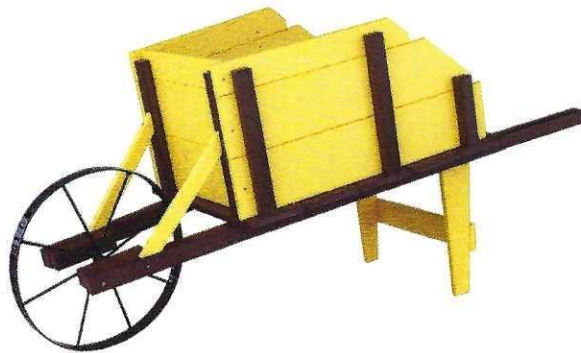

LW6

Large Wheelbarrow
22w x 26L x 29h
16" Wheel