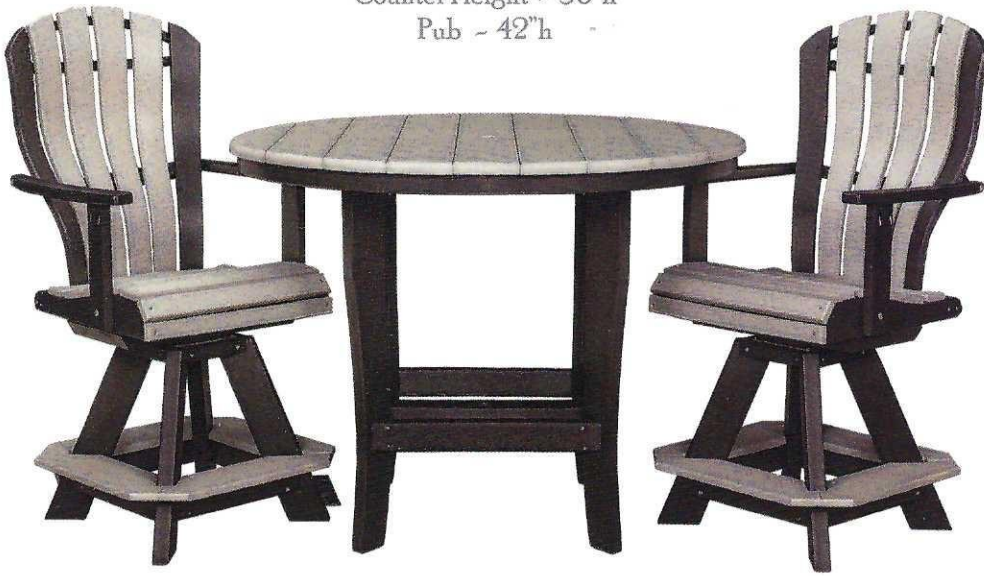

Pictured In Tudor Brown & Weatherwood

**BB207**

4" Bentback Bench

57w x 44h Seat 47" w

Pictured In Dark Gray & Cherrywood

**G025**

Gliding Ottoman

18w x 19d x 14h

Pictured In Dark Gray & Light Gray

**BB215**

4" Bentback Swing  
57w x 33h Seat 47" w  
Pictured In Black & Tudor Brown

Swing also available  
with fold down console

**BB216**

5" Bentback Swing  
57w x 33h Seat 47" w  
Pictured In Dark Gray & Light Gray

**ST41**

48" Square Dining Table  
w/Umbrella Holes  
48" x 48" x 30h  
Pictured in Dark Gray & Light Gray

**BB220**

Bentback Dining Chair  
28w x 43h Seat 18"h  
Pictured In Dark Gray & Light Gray

All Tables available in:  
Dining - 30" h  
Counter Height - 36" h  
Pub - 42" h

**RT40**

48" Round Table  
Umbrella Hole  
48" round x 36h  
Also available in 30" & 42" heights  
Ice Bowl Optional  
Pictured in Black & Light Gray

**BB222**

Bentback Swivel Counter Height Chair  
28w x 58h Seat 30" h  
Also available in 18" & 24" seat height  
Pictured In Black & Light Gray